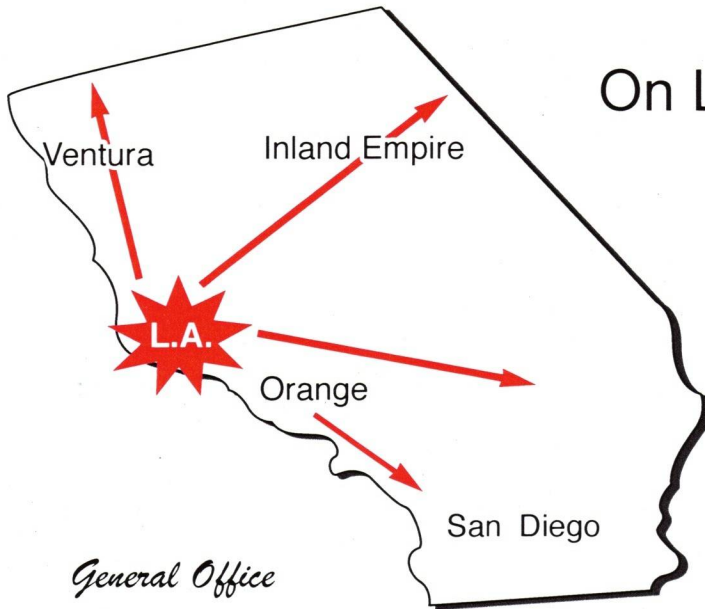

"Committed to Excellence"

Truck Lines, Inc.

**SPECIALIZING IN SAME DAY DELIVERY
TO L.A. AND ORANGE COUNTIES**

General Office

P.O. Box 4367
Santa Fe Springs CA 90670

Serving California

On LTL Through Truck Load

For Pickup call

800.842.5534

714 936-0201